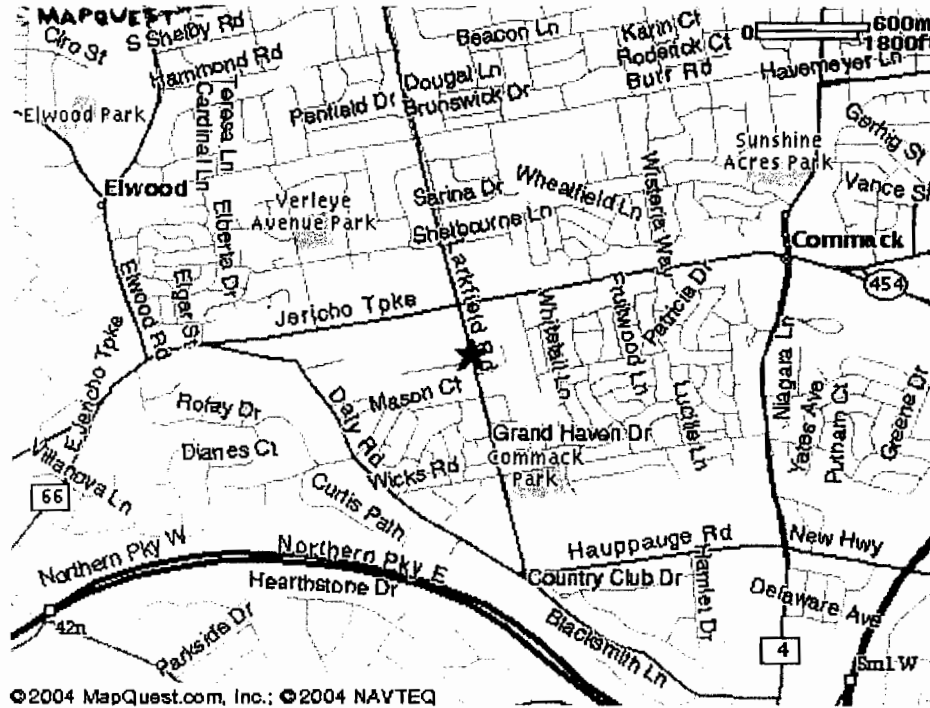

Long Island Spine Specialists
763 Larkfield Road
Commack, NY 11725

From East:

From Long Island Expressway: Go to Exit 53 and stay on service road until you come to Commack Road. Take Commack Road North to Daly Road (The Hamlet) and make a left. While on Daly Road, stay to the right, which turns into Larkfield Road.

From West:

Go to Exit 52 (Commack Road). Follow above directions from Commack Road.

From Northern State Parkway:

Go to Exit 43 Commack Road. Take Commack Road North to Daly Road (The Hamlet) and make a left. While on Daly Road, stay to the right, which turns into Larkfield Road.

From Jericho Turnpike:

The office is south of Jericho Turnpike. 763 Larkfield Road is located on the left side just after Trader Joe's Shopping Plaza.